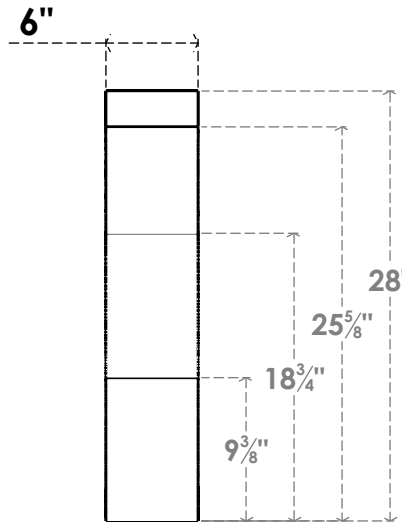

ITEM NUMBER: BRCPC060X28000X28000FST

6"W X 28"D X 28"H FUNSTON ARCHITECTURAL GRADE PVC CLOSED KNEE BRACE

SIDE PROFILE

FRONT PROFILE

ISOMETRIC

EKENA MILLWORK
2300 WEST MAIN ST.
CLARKSVILLE, TX 75426
TOLL FREE: 866-607-0453
WWW.EKENAMILLWORK.COM

NOTES

1. INSTALLATION TO BE COMPLETED IN ACCORDANCE WITH MANUFACTURER'S SPECIFICATIONS.
2. DRAWING MAY NOT BE TO SCALE
3. THIS DRAWING IS INTENDED FOR DESIGN AND PLANNING PURPOSES ONLY.
4. ALL INFORMATION CONTAINED HEREIN WAS CURRENT AT THE TIME OF DEVELOPMENT BUT MUST BE REVIEWED AND APPROVED BY THE PRODUCT MANUFACTURER TO BE CONSIDERED ACCURATE.
5. ARCHITECTURAL GRADE PVC PRODUCTS ARE MADE FROM EXPANDED CELLULAR PVC AND COME NATURALLY WHITE BUT MAY BE PAINTED