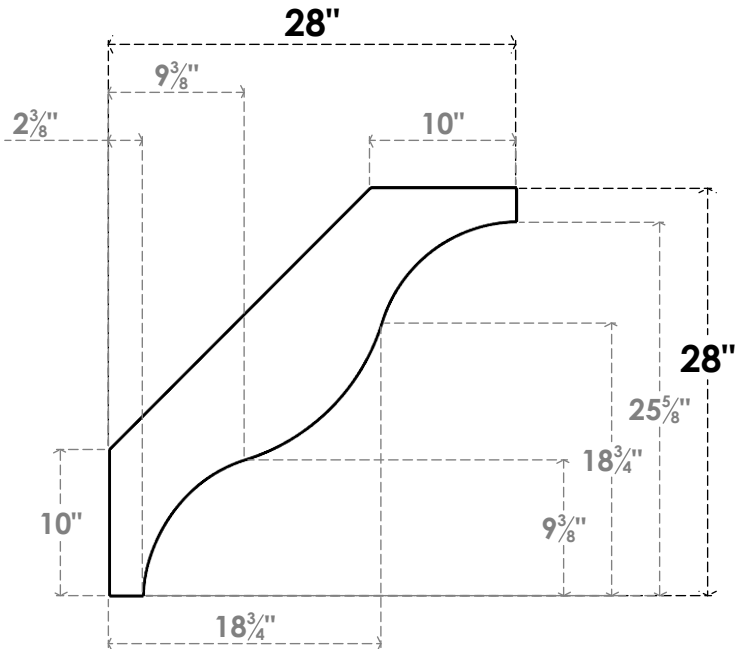

ITEM NUMBER: BRCPC060X28000X28000FST

6"W X 28"D X 28"H FUNSTON ARCHITECTURAL GRADE PVC CLOSED KNEE BRACE

SIDE PROFILE

FRONT PROFILE

ISOMETRIC

EKENA MILLWORK
2300 WEST MAIN ST.
CLARKSVILLE, TX 75426
TOLL FREE: 866-607-0453
WWW.EKENAMILLWORK.COM